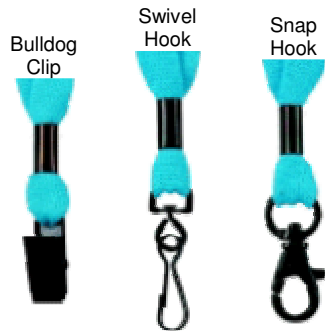

Printed Lanyards

Free Ground Shipping
for orders over \$395.

Our printed lanyards don't just hang around - **THEY PROMOTE!**

Trade Shows - Conventions - Sporting Events - Promotions - Security I.D. Passes.

Click on image to enlarge

Split-Ring

Add-on Options:

DS

LS

RC

RV

Cotton Lanyards - Metal Attachments

These beautiful Knitted Cotton Lanyards are very comfortable to wear. The traditional black metal band and attachment option. They are tough, practical and adaptable to almost any use.

Widths: 1/2" and 1"

Length: 32"

Attachments: O-ring, Bulldog Clip or Swivel Hook, Split-ring.

Lanyard Colors:

This chart represents approximate lanyard colors.

Black	Royal Blue	Red	Navy	White	Gray	Burgundy	Purple	Electric Blue
Turquoise	Emerald Green	Teal	Lime Green	Yellow	Gold	Orange	Forest Green	Tan