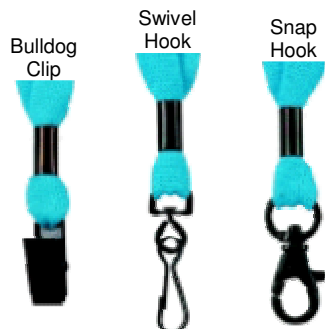

Split-Ring

Add-on Options:

DS

LS

RC

RV

Cotton Lanyards - Metal Attachments

These beautiful Knitted Cotton Lanyards are very comfortable to wear. The traditional black metal band and attachment option. They are tough, practical and adaptable to almost any use.

Widths: 1/2" and 1"

Length: 32"

Attachments: O-ring, Bulldog Clip or Swivel Hook, Split-ring.

Lanyard Colors:

This chart represents approximate lanyard colors.

Black	Royal Blue	Red	Navy	White	Gray	Burgundy	Purple	Electric Blue
Turquoise	Emerald Green	Teal	Lime Green	Yellow	Gold	Orange	Forest Green	Tan

Imprint Colors: Black and white ink is recommended. Other colors are offered.
1 color, 1 sided print.

Production Time: 14 Business Days (Rush Service available).

Setup Charge: $30

Item#	Item	100+	250+	500+	1,000+
EM-A	1/2" Split-Ring	$1.85	$1.75	$1.65	$1.55
EM-B	1/2" Bulldog Clip	$2.05	$1.95	$1.85	$1.75
EM-C	1/2" Swivel Hook	$2.05	$1.95	$1.85	$1.75
EM-D	1/2" Snap Hook	$2.05	$1.95	$1.85	$1.75
EMX-A	1" Split-Ring	$2.05	$1.95	$1.85	$1.75
EMX-C	1" Swivel Hook	$2.25	$2.15	$2.05	$1.95

Add these options to the above lanyards

Item#	Item	Add
DS	Double Sided Print	0.35
LS	Length Adjustment Slider	0.20
RC	Clip Breakaway	0.45
RV	Velcro Release	0.45